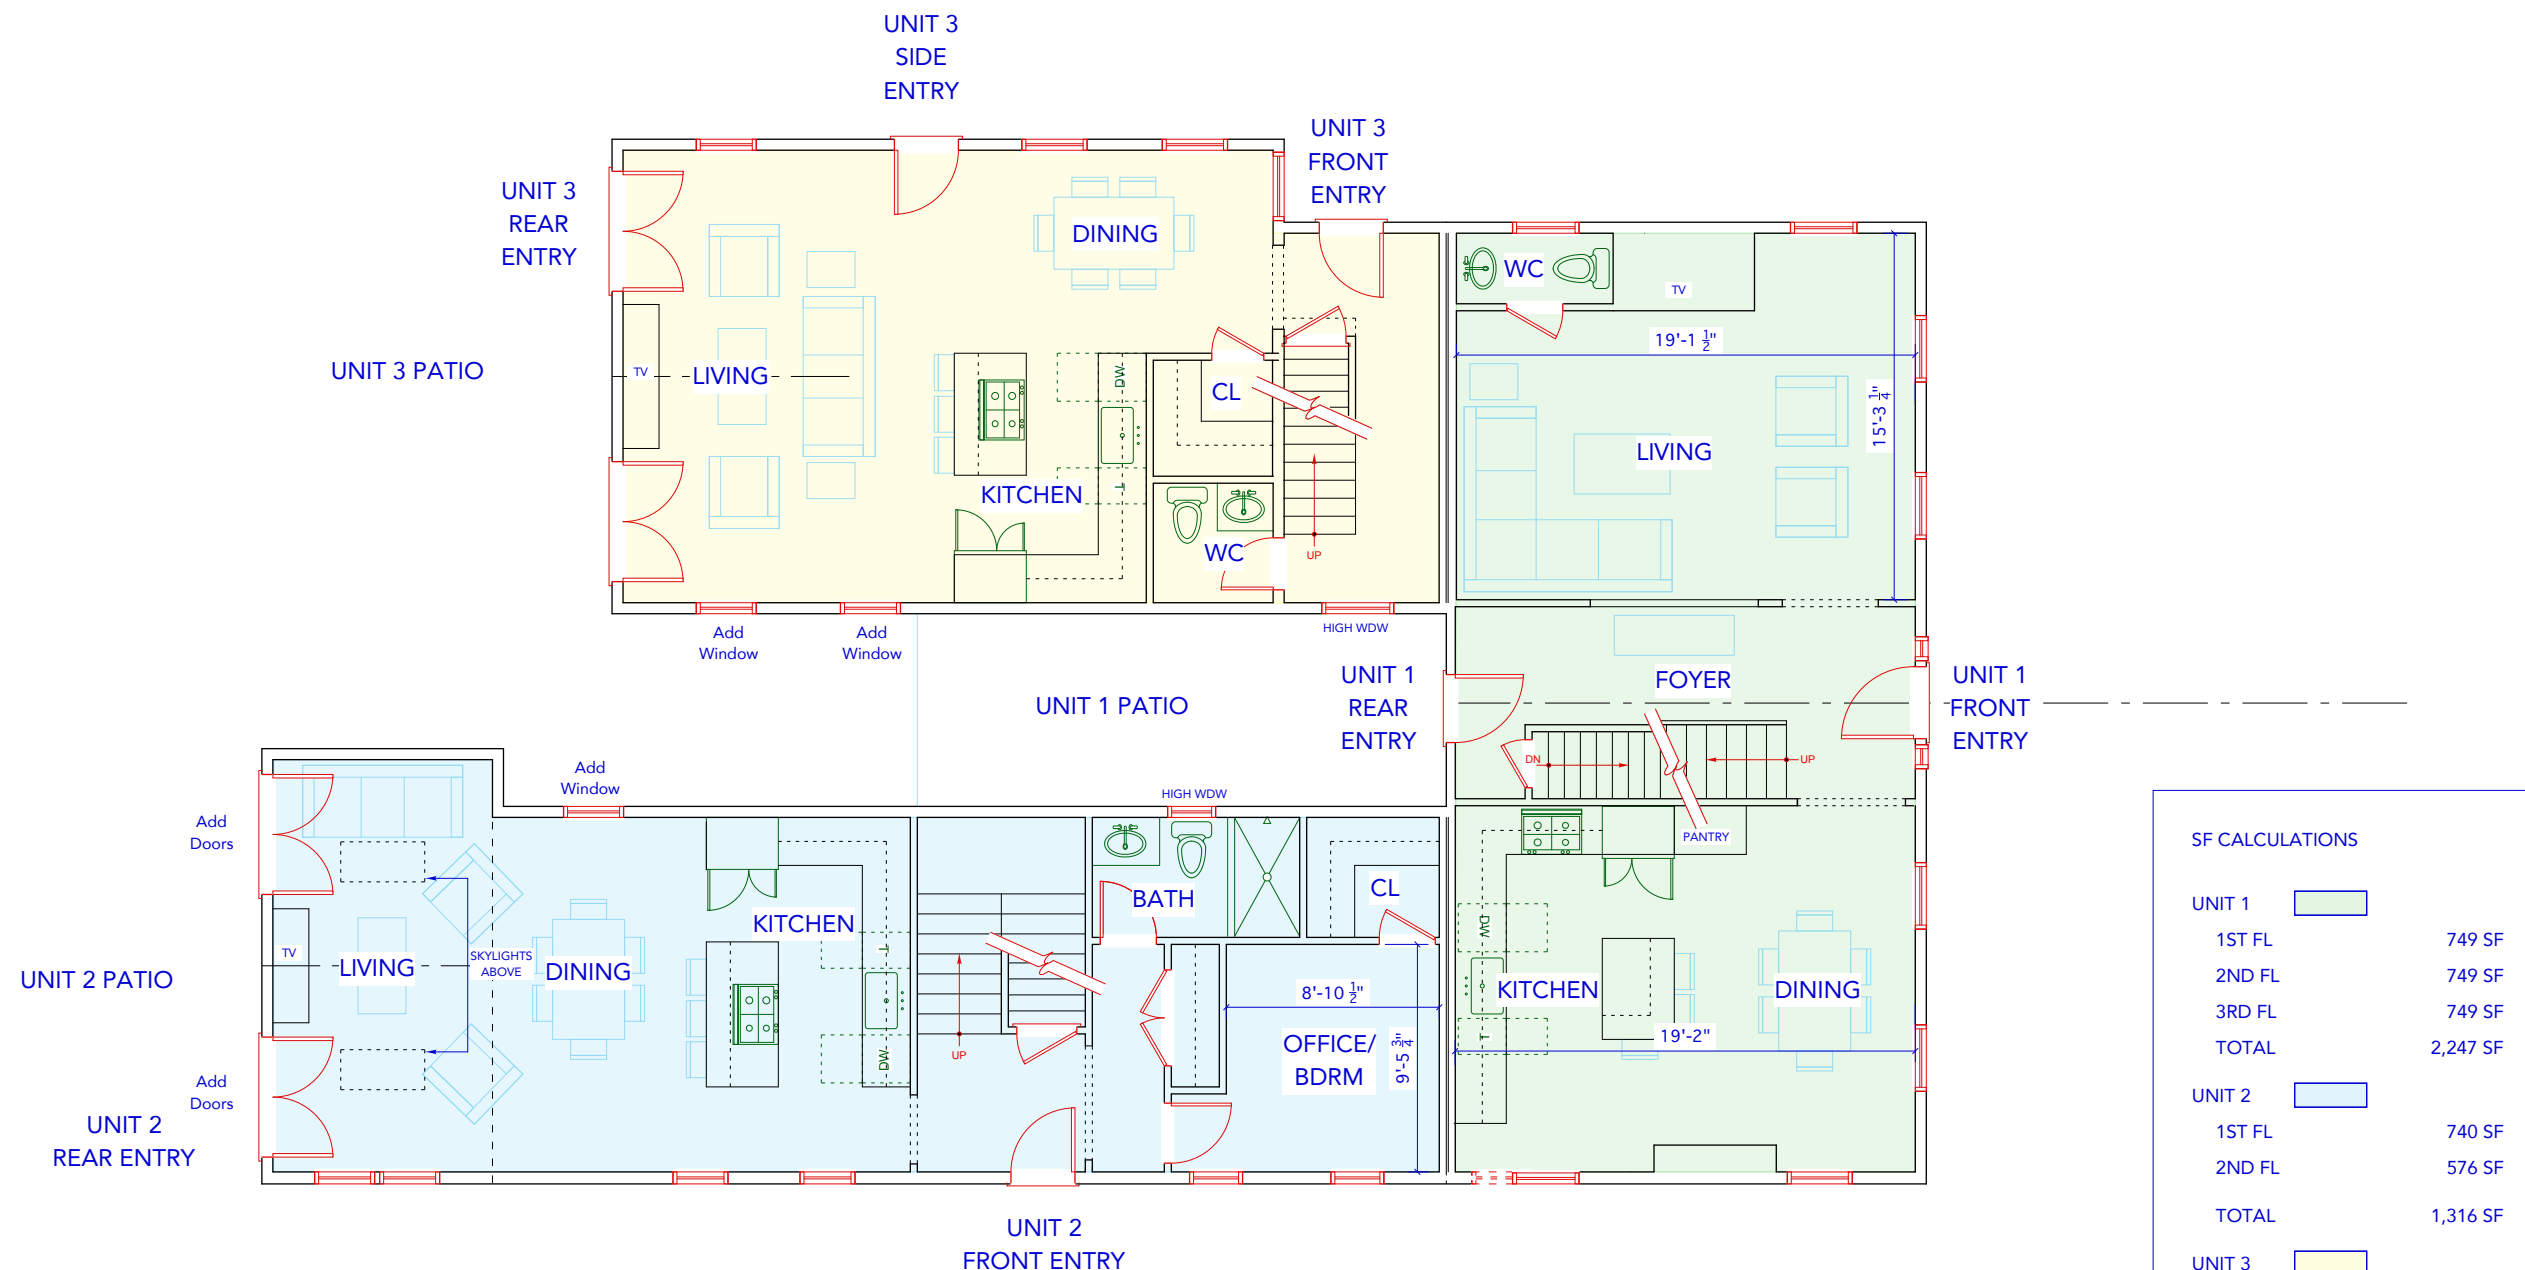

project:

16-18 FRUIT ST RESIDENCES

Newburyport, MA
01950

architect:

GRAF ARCHITECTS
2 Liberty Street
Newburyport, MA
01950
T. 978 499 9442
www.grafarch.com

title:

Proposed First Floor Plan

SCALE: 1/8" = 1'-0"

18 october 2018

A01

SF CALCULATIONS		
UNIT 1		
1ST FL		749 SF
2ND FL		749 SF
3RD FL		749 SF
TOTAL		2,247 SF
UNIT 2		
1ST FL		740 SF
2ND FL		576 SF
TOTAL		1,316 SF
UNIT 3		
1ST FL		617 SF
2ND FL		617 SF
TOTAL		1,234 SF

1 First Floor Plan
SCALE: 1/8" = 1'-0"