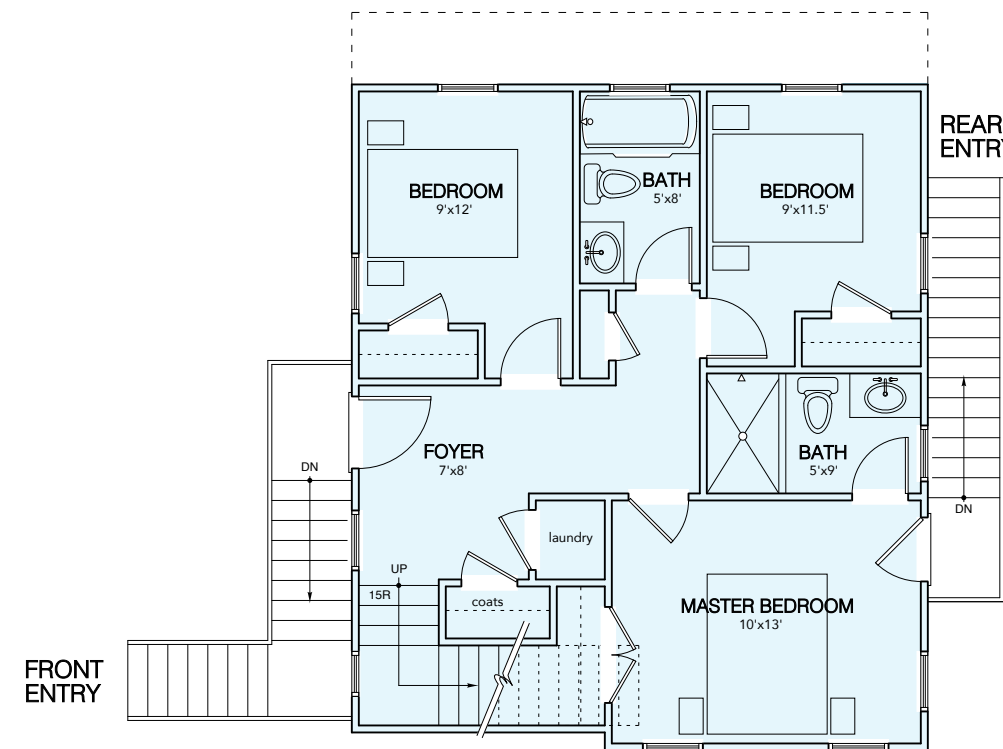

title:

Floor Plans

SCALE: 1/8" = 1'-0"

25 may 2020

A01

1 Ground Floor Plan, Hanging Storage + Mechanical Room
SCALE: 1/8" = 1'-0"

2 First Floor Plan
SCALE: 1/8" = 1'-0"

3 Second Floor Plan
SCALE: 1/8" = 1'-0"

4 Roof Plan
SCALE: 1/8" = 1'-0"

SF CALCULATIONS*

1ST FL	658 SF
2ND FL	522 SF
3RD FL	45 SF
TOTAL	1,225 SF
STOR./MECH	124 SF
ROOF DECKS	464 SF
GROSS TOTAL	1,813 SF

*Square Footage Numbers are Approximate