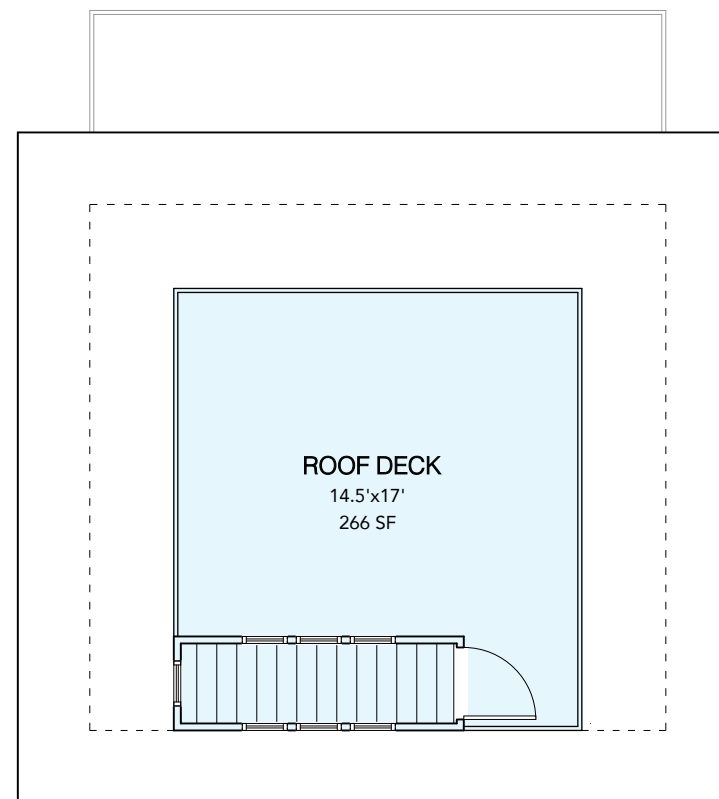

title:

Floor Plans

SCALE: 1/8" = 1'-0"

25 may 2020

A01

1 Ground Floor Plan, Hanging Storage + Mechanical Room
SCALE: 1/8" = 1'-0"

2 First Floor Plan
SCALE: 1/8" = 1'-0"

3 Second Floor Plan
SCALE: 1/8" = 1'-0"

4 Roof Plan
SCALE: 1/8" = 1'-0"

SF CALCULATIONS*

1ST FL	658 SF
2ND FL	522 SF
3RD FL	45 SF
TOTAL	1,225 SF
STOR./MECH	124 SF
ROOF DECKS	464 SF
GROSS TOTAL	1,813 SF

*Square Footage Numbers are Approximate