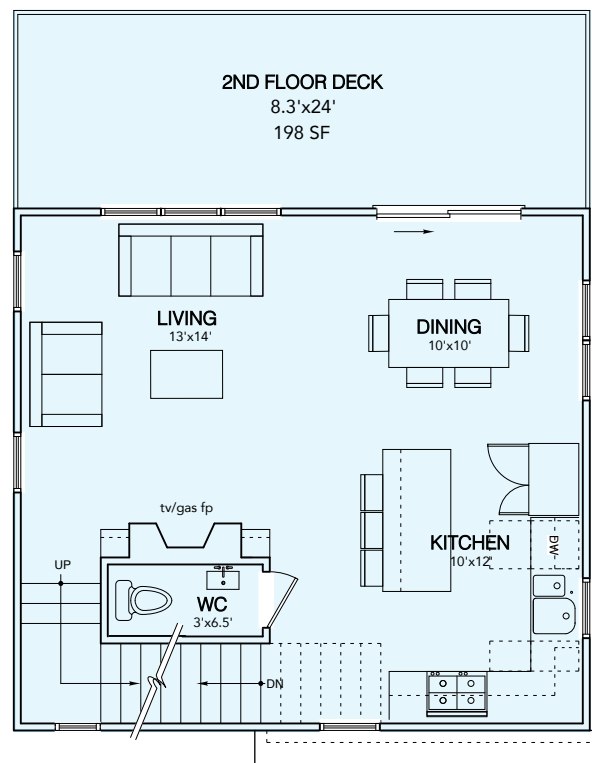

title:

Floor Plans

SCALE: 1/8" = 1'-0"

25 may 2020

A01

1 Ground Floor Plan, Hanging Storage + Mechanical Room
SCALE: 1/8" = 1'-0"

2 First Floor Plan
SCALE: 1/8" = 1'-0"

3 Second Floor Plan
SCALE: 1/8" = 1'-0"

4 Roof Plan
SCALE: 1/8" = 1'-0"

SF CALCULATIONS*

1ST FL	658 SF
2ND FL	522 SF
3RD FL	45 SF
TOTAL	1,225 SF
STOR./MECH	124 SF
ROOF DECKS	464 SF
GROSS TOTAL	1,813 SF

*Square Footage Numbers are Approximate