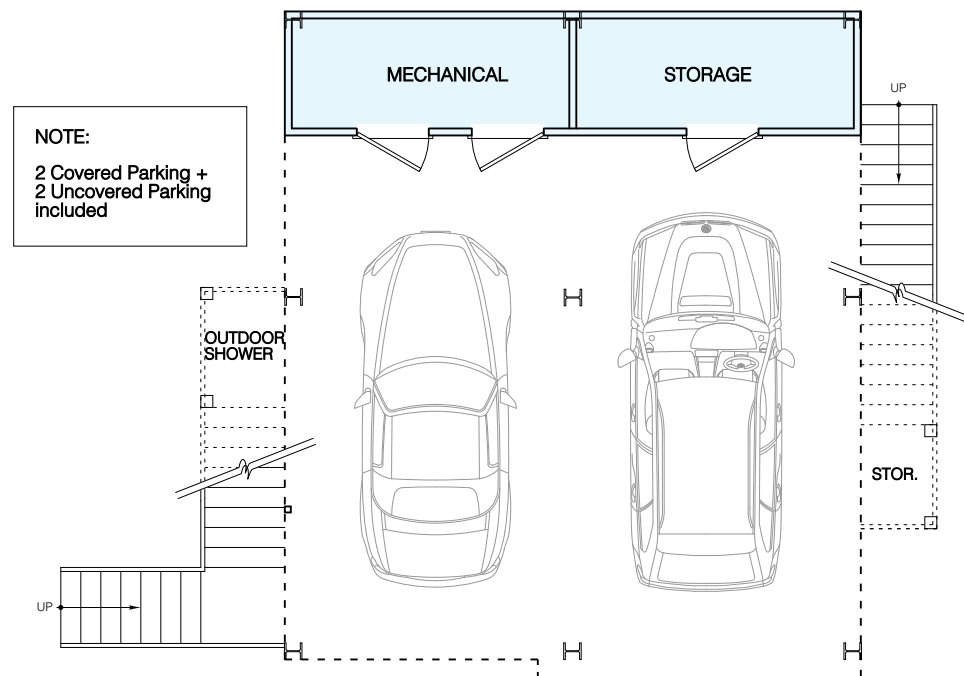

title:

Floor Plans

SCALE: 1/8" = 1'-0"

25 may 2020

A01

1 Ground Floor Plan, Hanging Storage + Mechanical Room
SCALE: 1/8" = 1'-0"

2 First Floor Plan
SCALE: 1/8" = 1'-0"

3 Second Floor Plan
SCALE: 1/8" = 1'-0"

4 Roof Plan
SCALE: 1/8" = 1'-0"

SF CALCULATIONS*

1ST FL	658 SF
2ND FL	522 SF
3RD FL	45 SF
TOTAL	1,225 SF
STOR./MECH	124 SF
ROOF DECKS	464 SF
GROSS TOTAL	1,813 SF

*Square Footage Numbers are Approximate