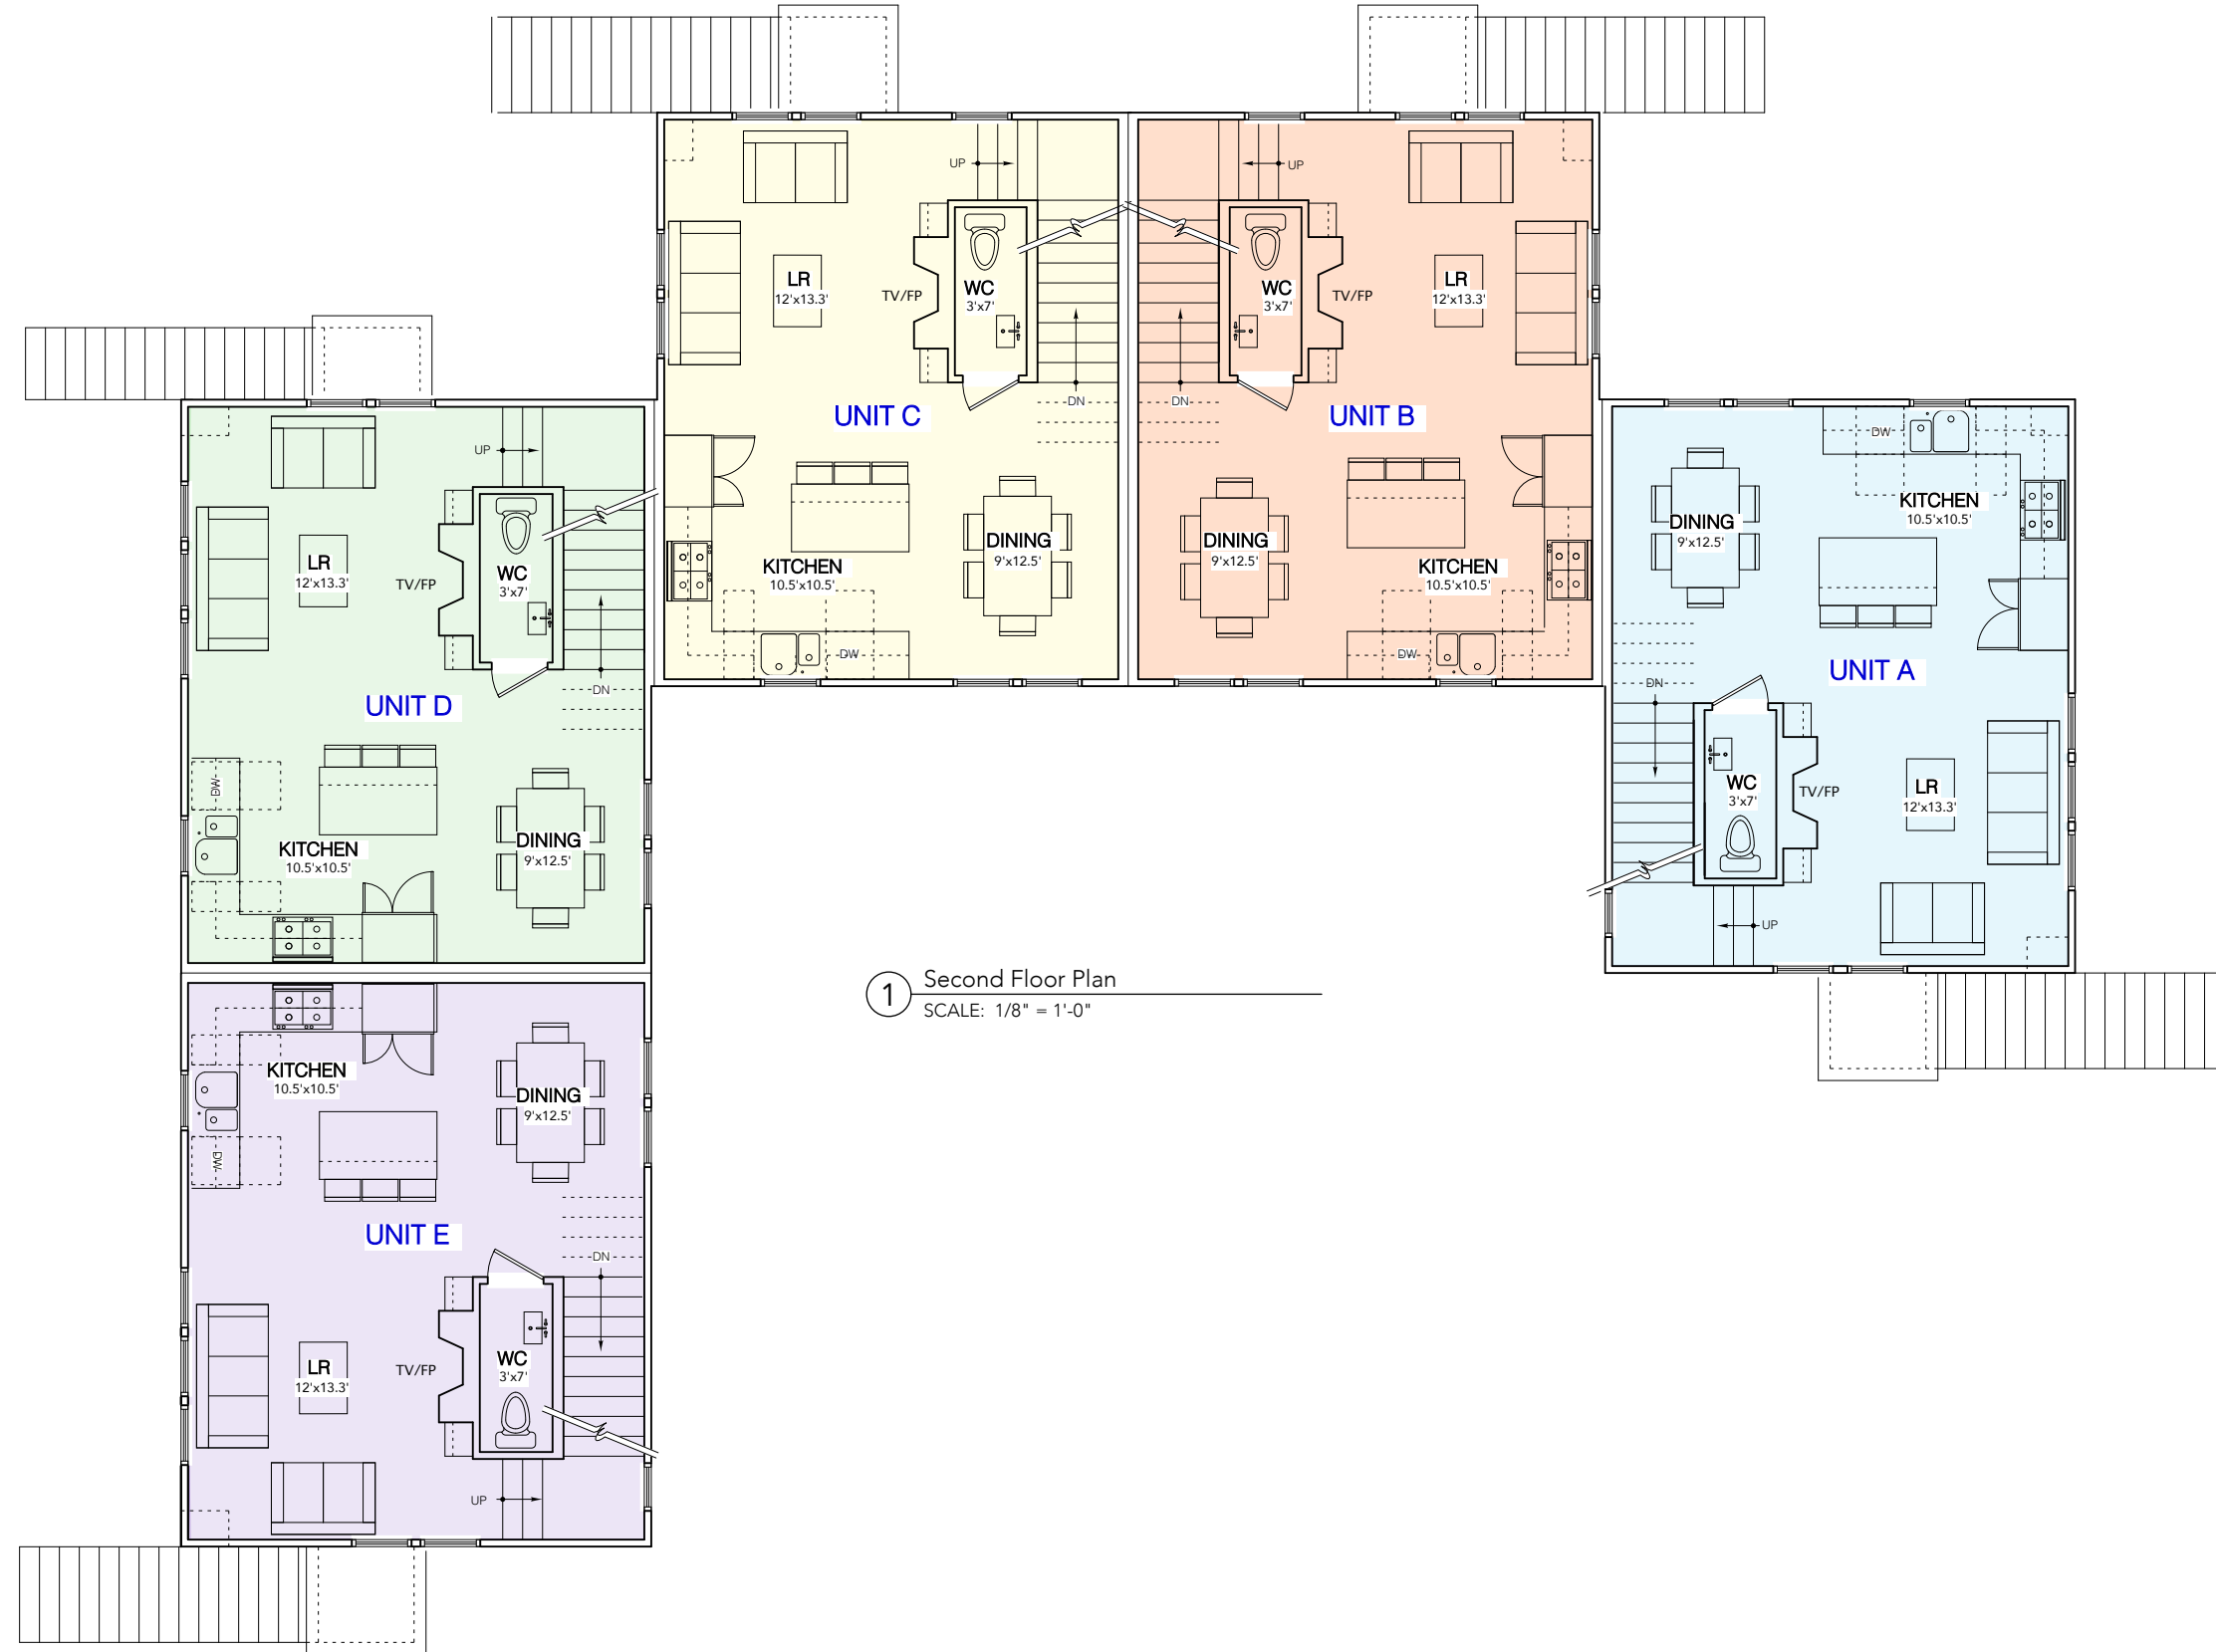

## Second Floor Plan

SCALE: 1/8" = 1'-0"

25 may 2020

A02

1 Second Floor Plan  
SCALE: 1/8" = 1'-0"