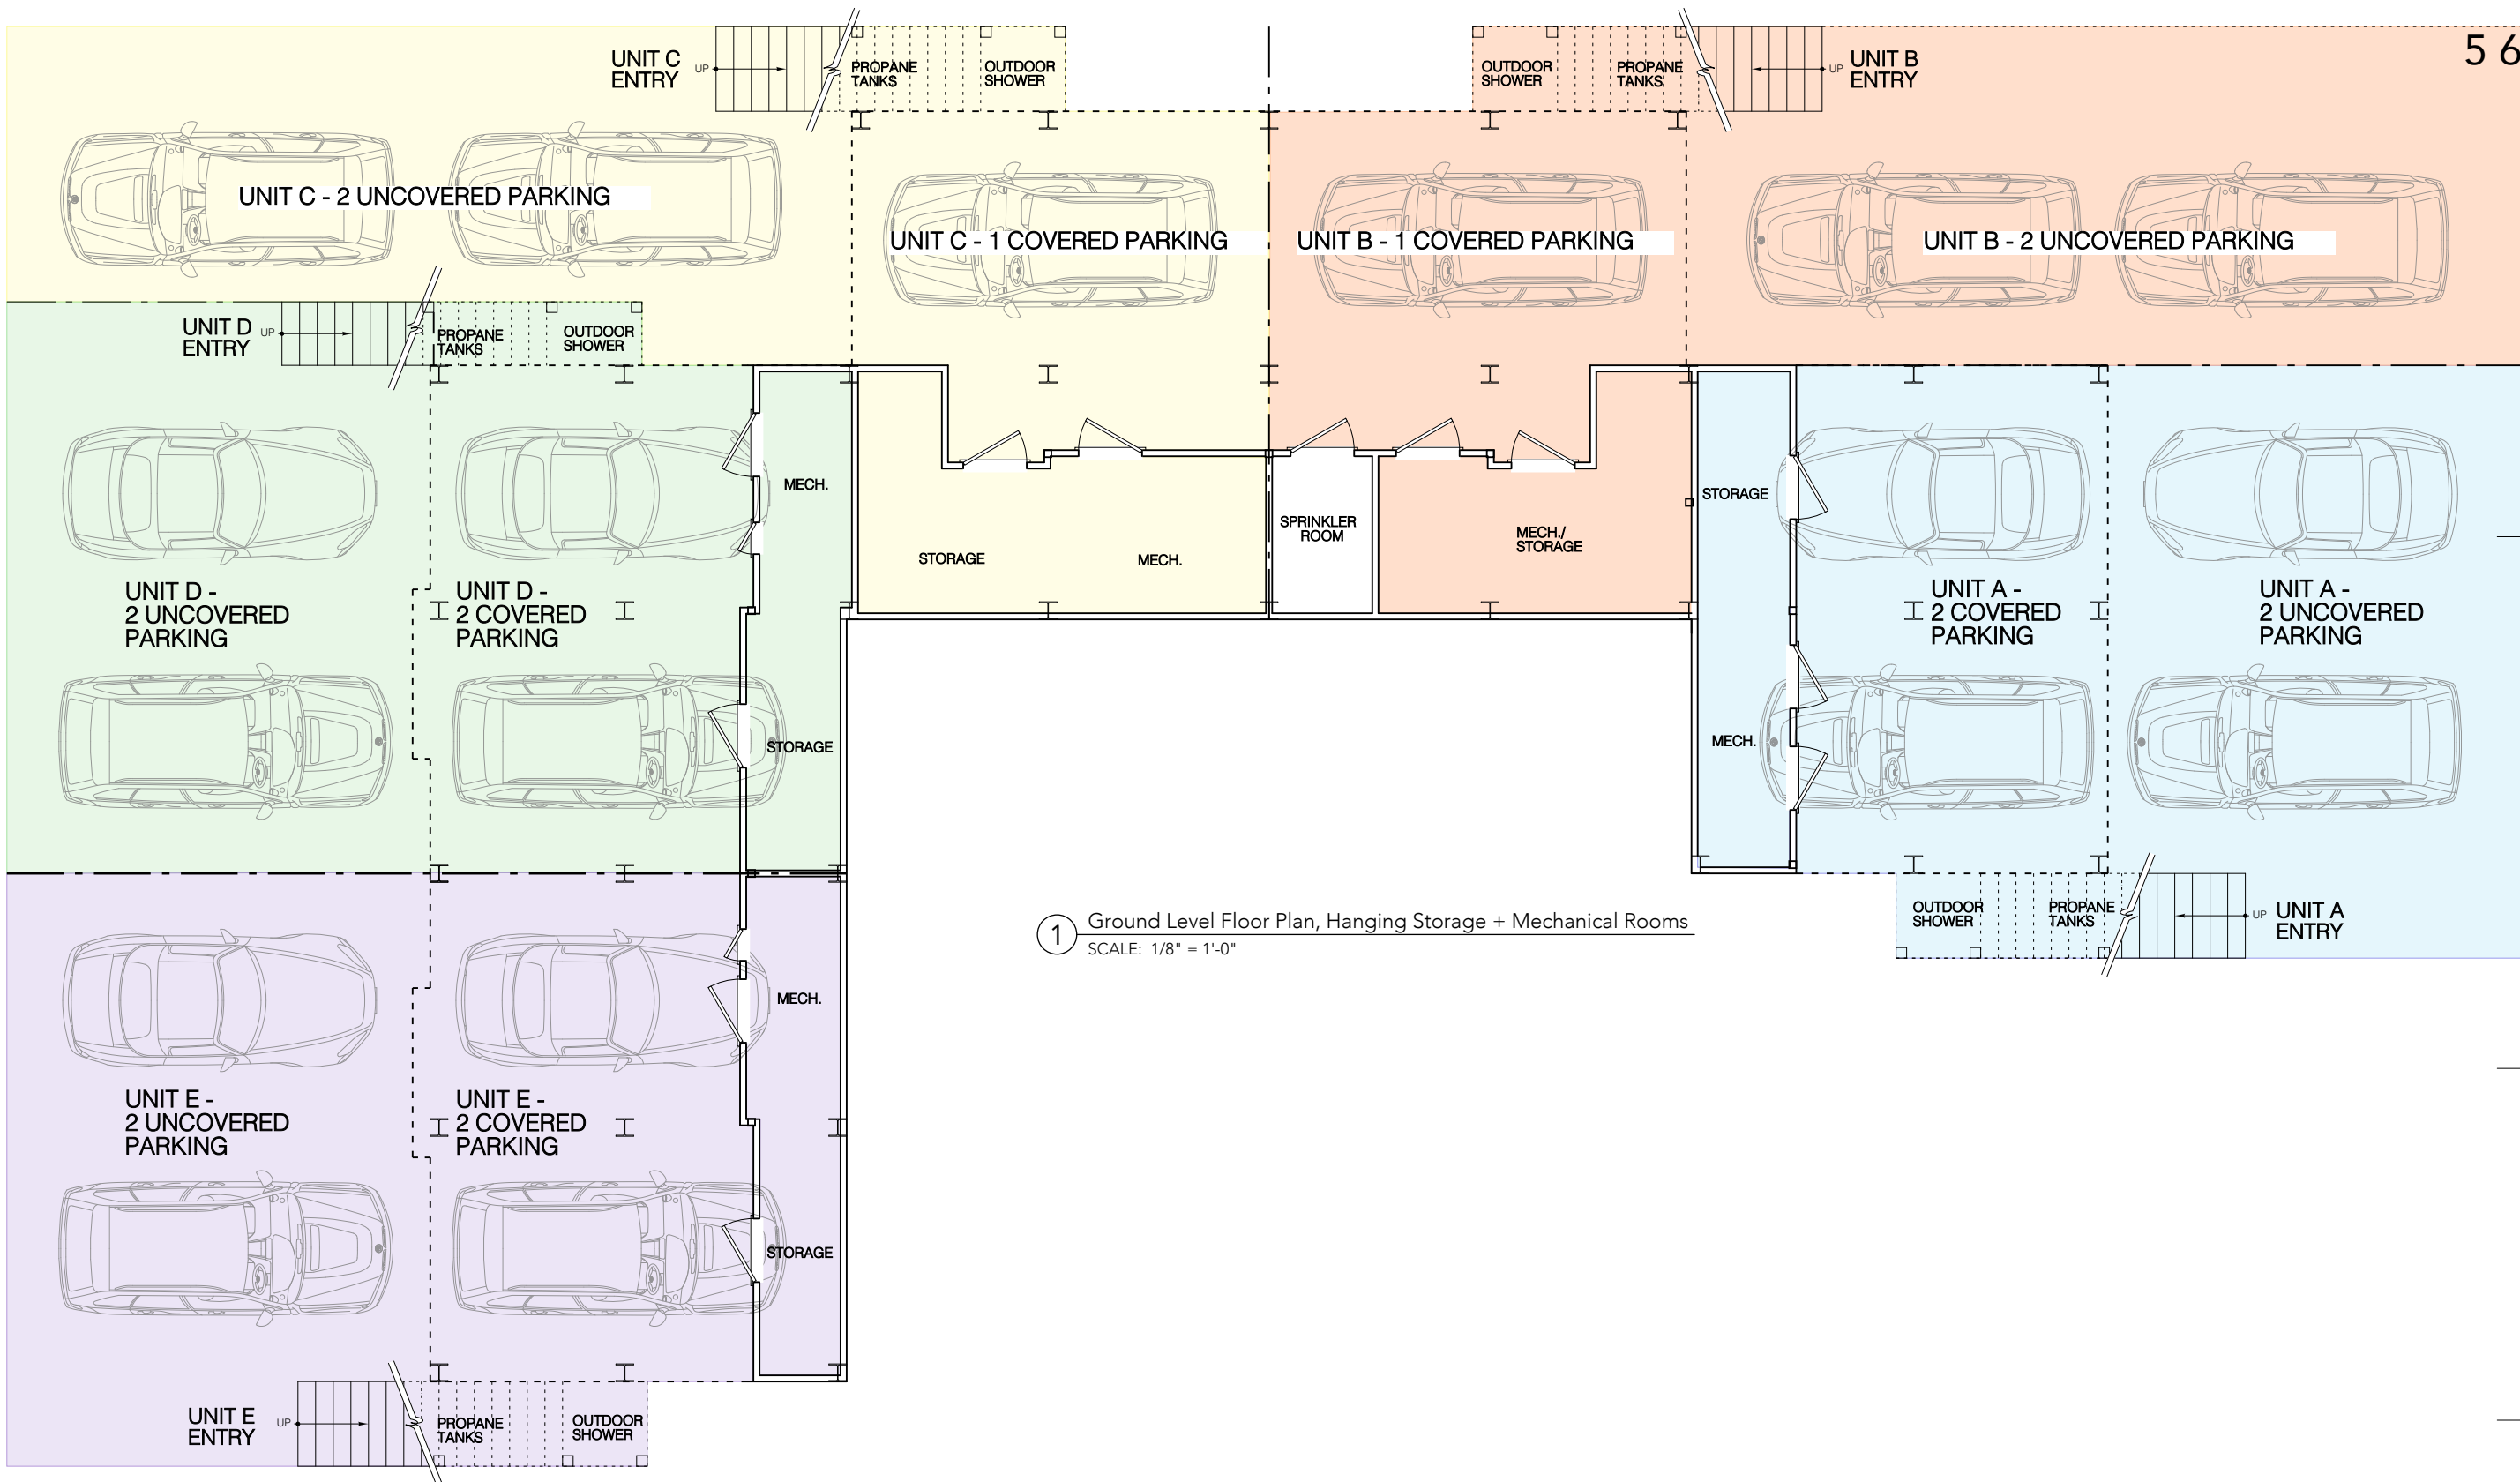

project:

5 63rd STREET

Newburyport, MA
01950

architect:

GRAF
ARCHITECTS

2 Liberty Street
Newburyport, MA
01950
T. 978 499 9442
www.grafarch.com

title:

Ground Level
Floor Plan

SCALE: 1/8" = 1'-0"

25 may 2020

A04

1 Ground Level Floor Plan, Hanging Storage + Mechanical Rooms
SCALE: 1/8" = 1'-0"